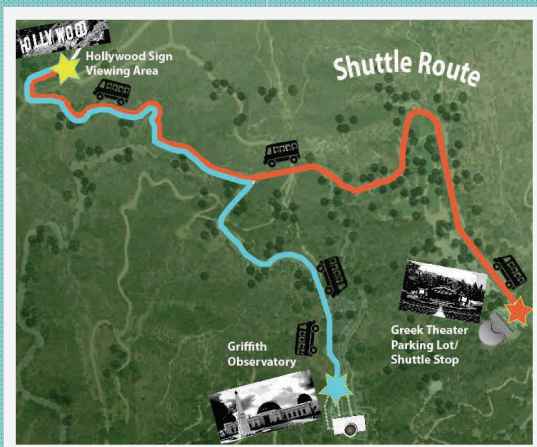

Griffith Observatory*

- Free Admission to the Observatory
- Exhibit Programs
- Planetarium Shows (nominal fee)
- Café and Gift Shop

*for more information visit www.griffithobservatory.org